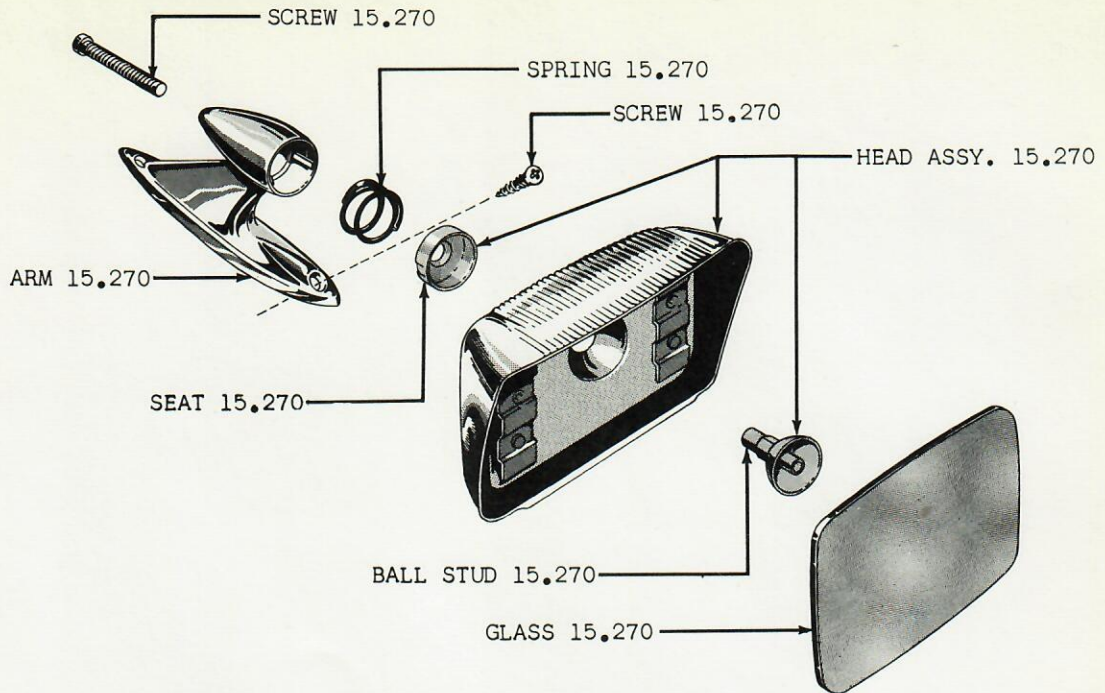

AMERICAN MOTORS PARTS CATALOG

GROUP 15 - FIG. 5 - OUTSIDE REAR VIEW MIRROR 10-20-80