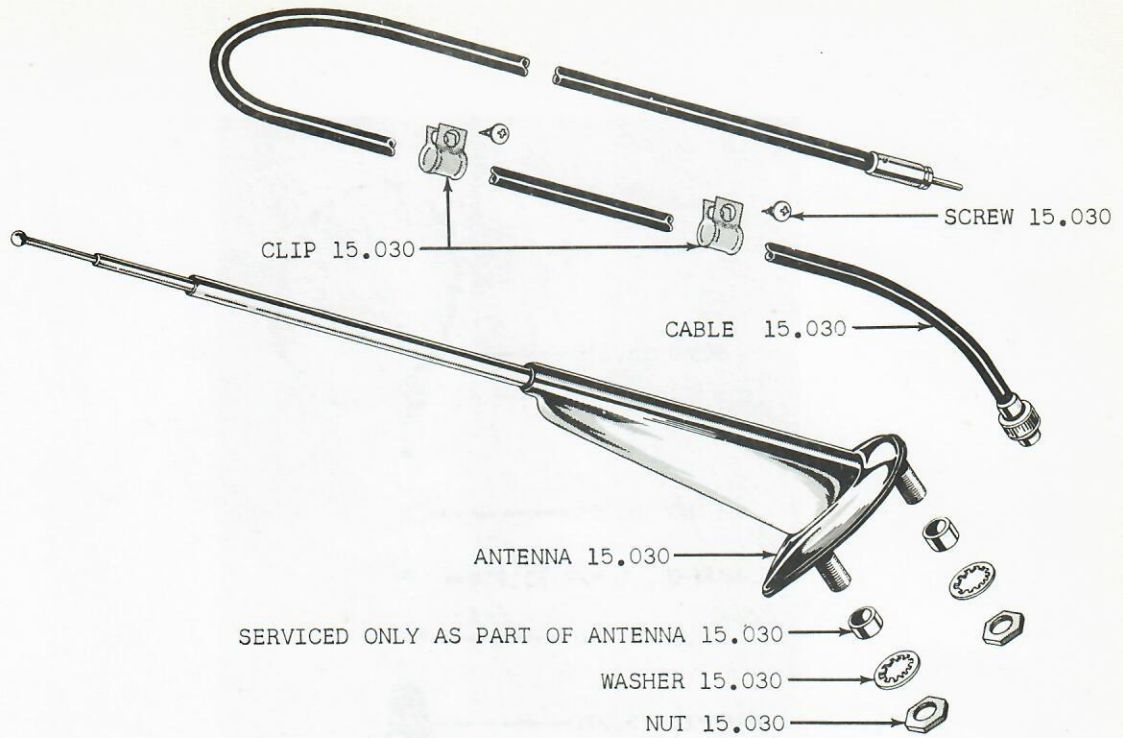

AMERICAN MOTORS PARTS CATALOG

GROUP 15 - FIG. 1 - REAR DECK ANTENNA 10-20-80