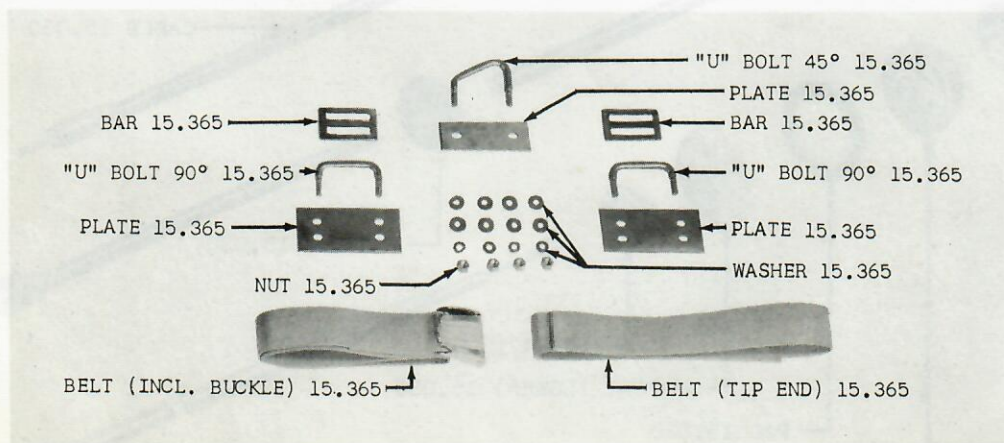

AMERICAN MOTORS PARTS CATALOG

GROUP 15 ACCESSORIES

DESCRIPTION	GROUP AND FIGURE NO.	GROUP NO.
AIR CONDITIONER KIT	15.015
ANTENNA, Radio	15-1, 15-2, Refer Group 0	15.030
ANTI-FREEZE	15.040
ARM, Mirror	15-5	15.270
ARM REST KIT	15.115
BATTERY, Dry-Charge	15.072
BELT PACKAGE, Seat	15-4	15.365
BRAKE WARNING LIGHT	15.195
BRACKET, Mirror Mounting	15-3	15.270
CAP, Locking Gas	15.180
CARGO COVER	15.076
CIGAR LIGHTER KIT	15.080
COOLING SYSTEM ITEMS	15.100
COVER, Seat And Cushion	15.350
COVER, Wheel	15.450
ELEMENT, Carburetor Air Cleaner	15.135
EXTENSION, Exhaust Pipe	15.140
FILTER KIT, Oil	1-30, 1-31, 1-32	15.280
FRAME, License	15.240
GROMMET, Radio Antenna Lead In	15-2	15.030
GUARDS, Door Edge	15.120
HEAD ASSEMBLY, Mirror	15-3, 15-5	15.270
HORN KIT	15.202
INDICATOR, Curb	15.110
LIGHT, Back-O-Matic	15.070
LOAD LEVELER (Helper Spring and Shock Absorber Kit)	15.245
LOCK, Rear Door Safety	15.345
MAT, Air	15.020
MAT, Floor	15.170
MIRROR	15-3, 15-5	15.270
OIL, Automatic Transmission and Power Steering	15.210
OIL, Tune Up	15.410
OVERLAY PACKAGE, Center Pillar	15.275
PAINT, Touch-Up	15.385
POWER BRAKE KIT	8-15	15.310
RADIO	0-14	15.320
SAFETY GROUP	15.365
SCREENS, Insect	15.360
SHADE, Door Top	15.420
SPOTLIGHT	15.370
STRAP, Luggage Carrier	27 -1	15.250
SUPPLIES, Appearance	15.050
SUPPLIES, Maintenance and Shop	15.260
TISSUE DISPENSER	15.125
TOPPER, Seat And Cushion	15.350
WASHER, Windshield	15-6	15.440

AMERICAN MOTORS PARTS CATALOG

GROUP 15 - FIG. 1 - REAR DECK ANTENNA 10-20-80

GROUP 15 - FIG. 2 - MANUAL ANTENNA 01-10-20-80

AMERICAN MOTORS PARTS CATALOG

GROUP 15 - FIG. 3 - OUTSIDE REAR VIEW MIRROR 01

GROUP 15 - FIG. 4 - SEAT BELT PACKAGE 10-20-80