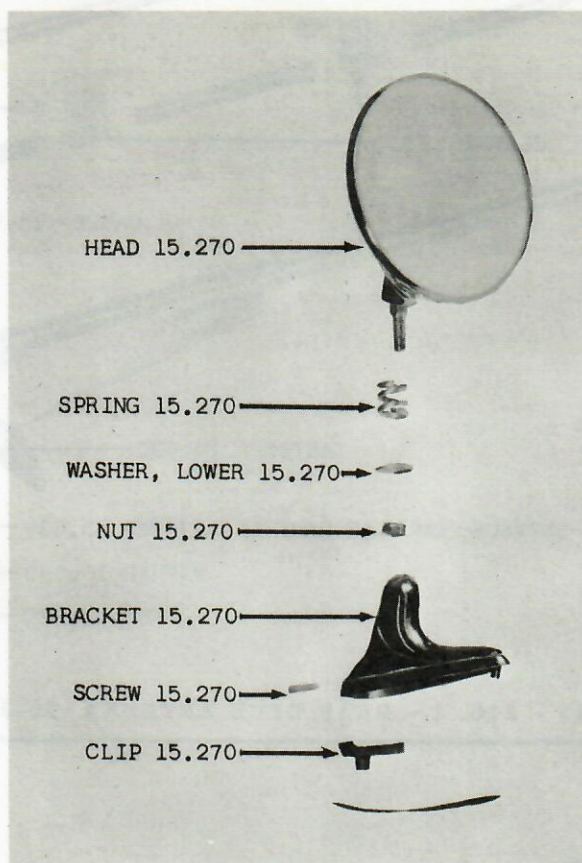

AMERICAN MOTORS PARTS CATALOG

GROUP 15 - FIG. 3 - OUTSIDE REAR VIEW MIRROR 01