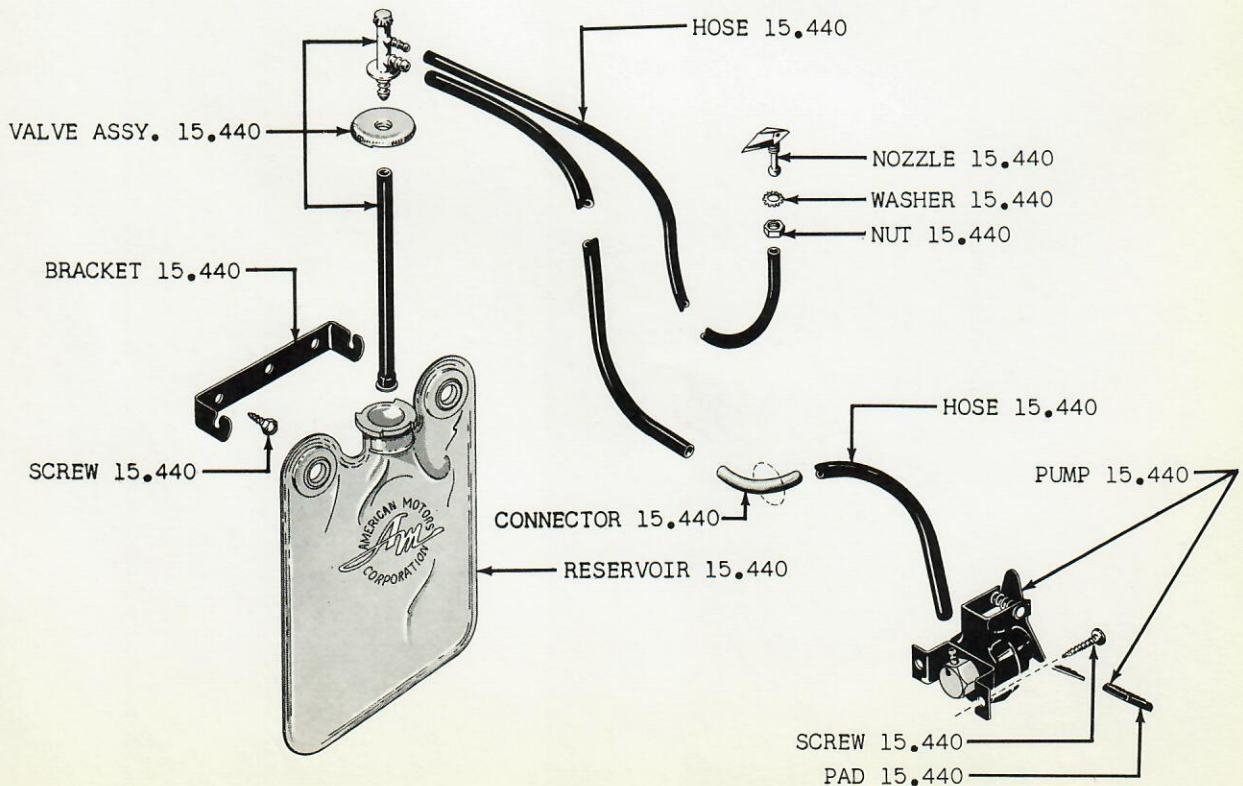

GROUP 15 - FIG. 6 - WINDSHIELD WASHER 01-10-20-80