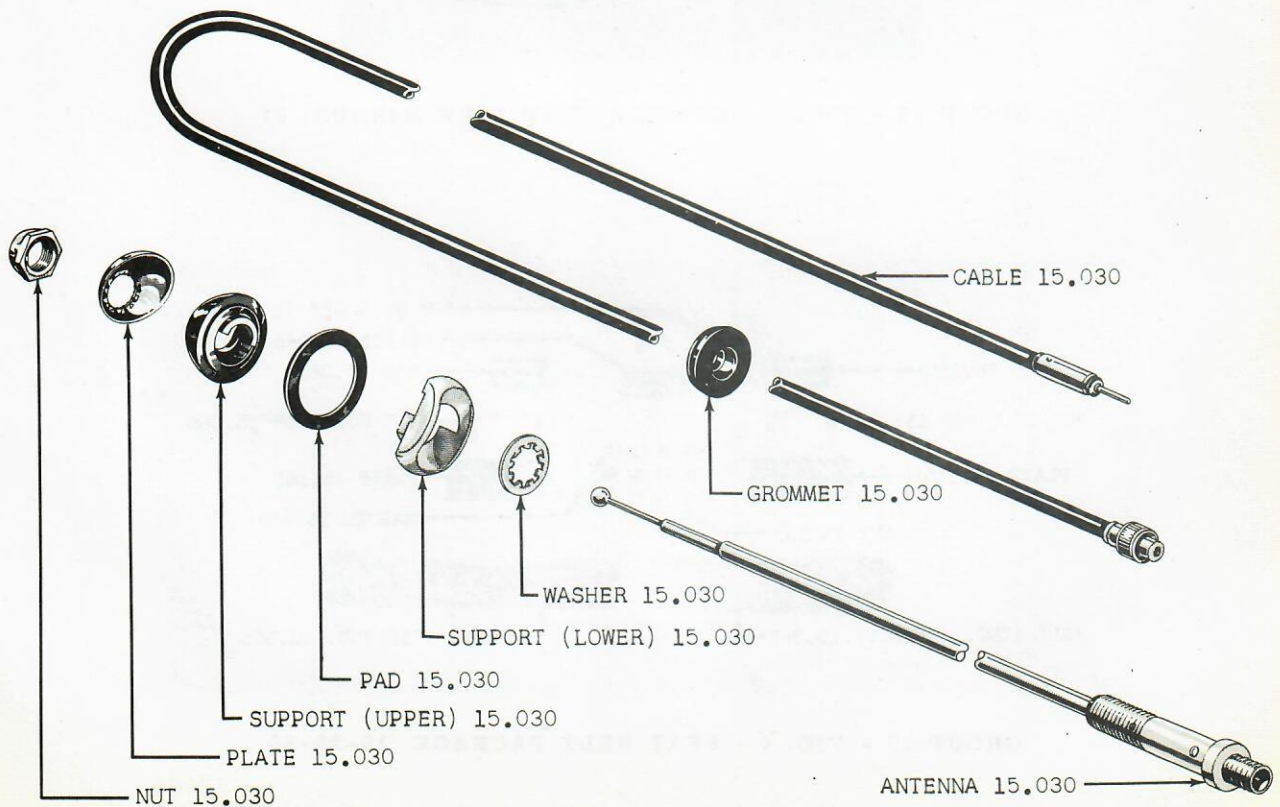

GROUP 15 - FIG. 2 - MANUAL ANTENNA 01-10-20-80